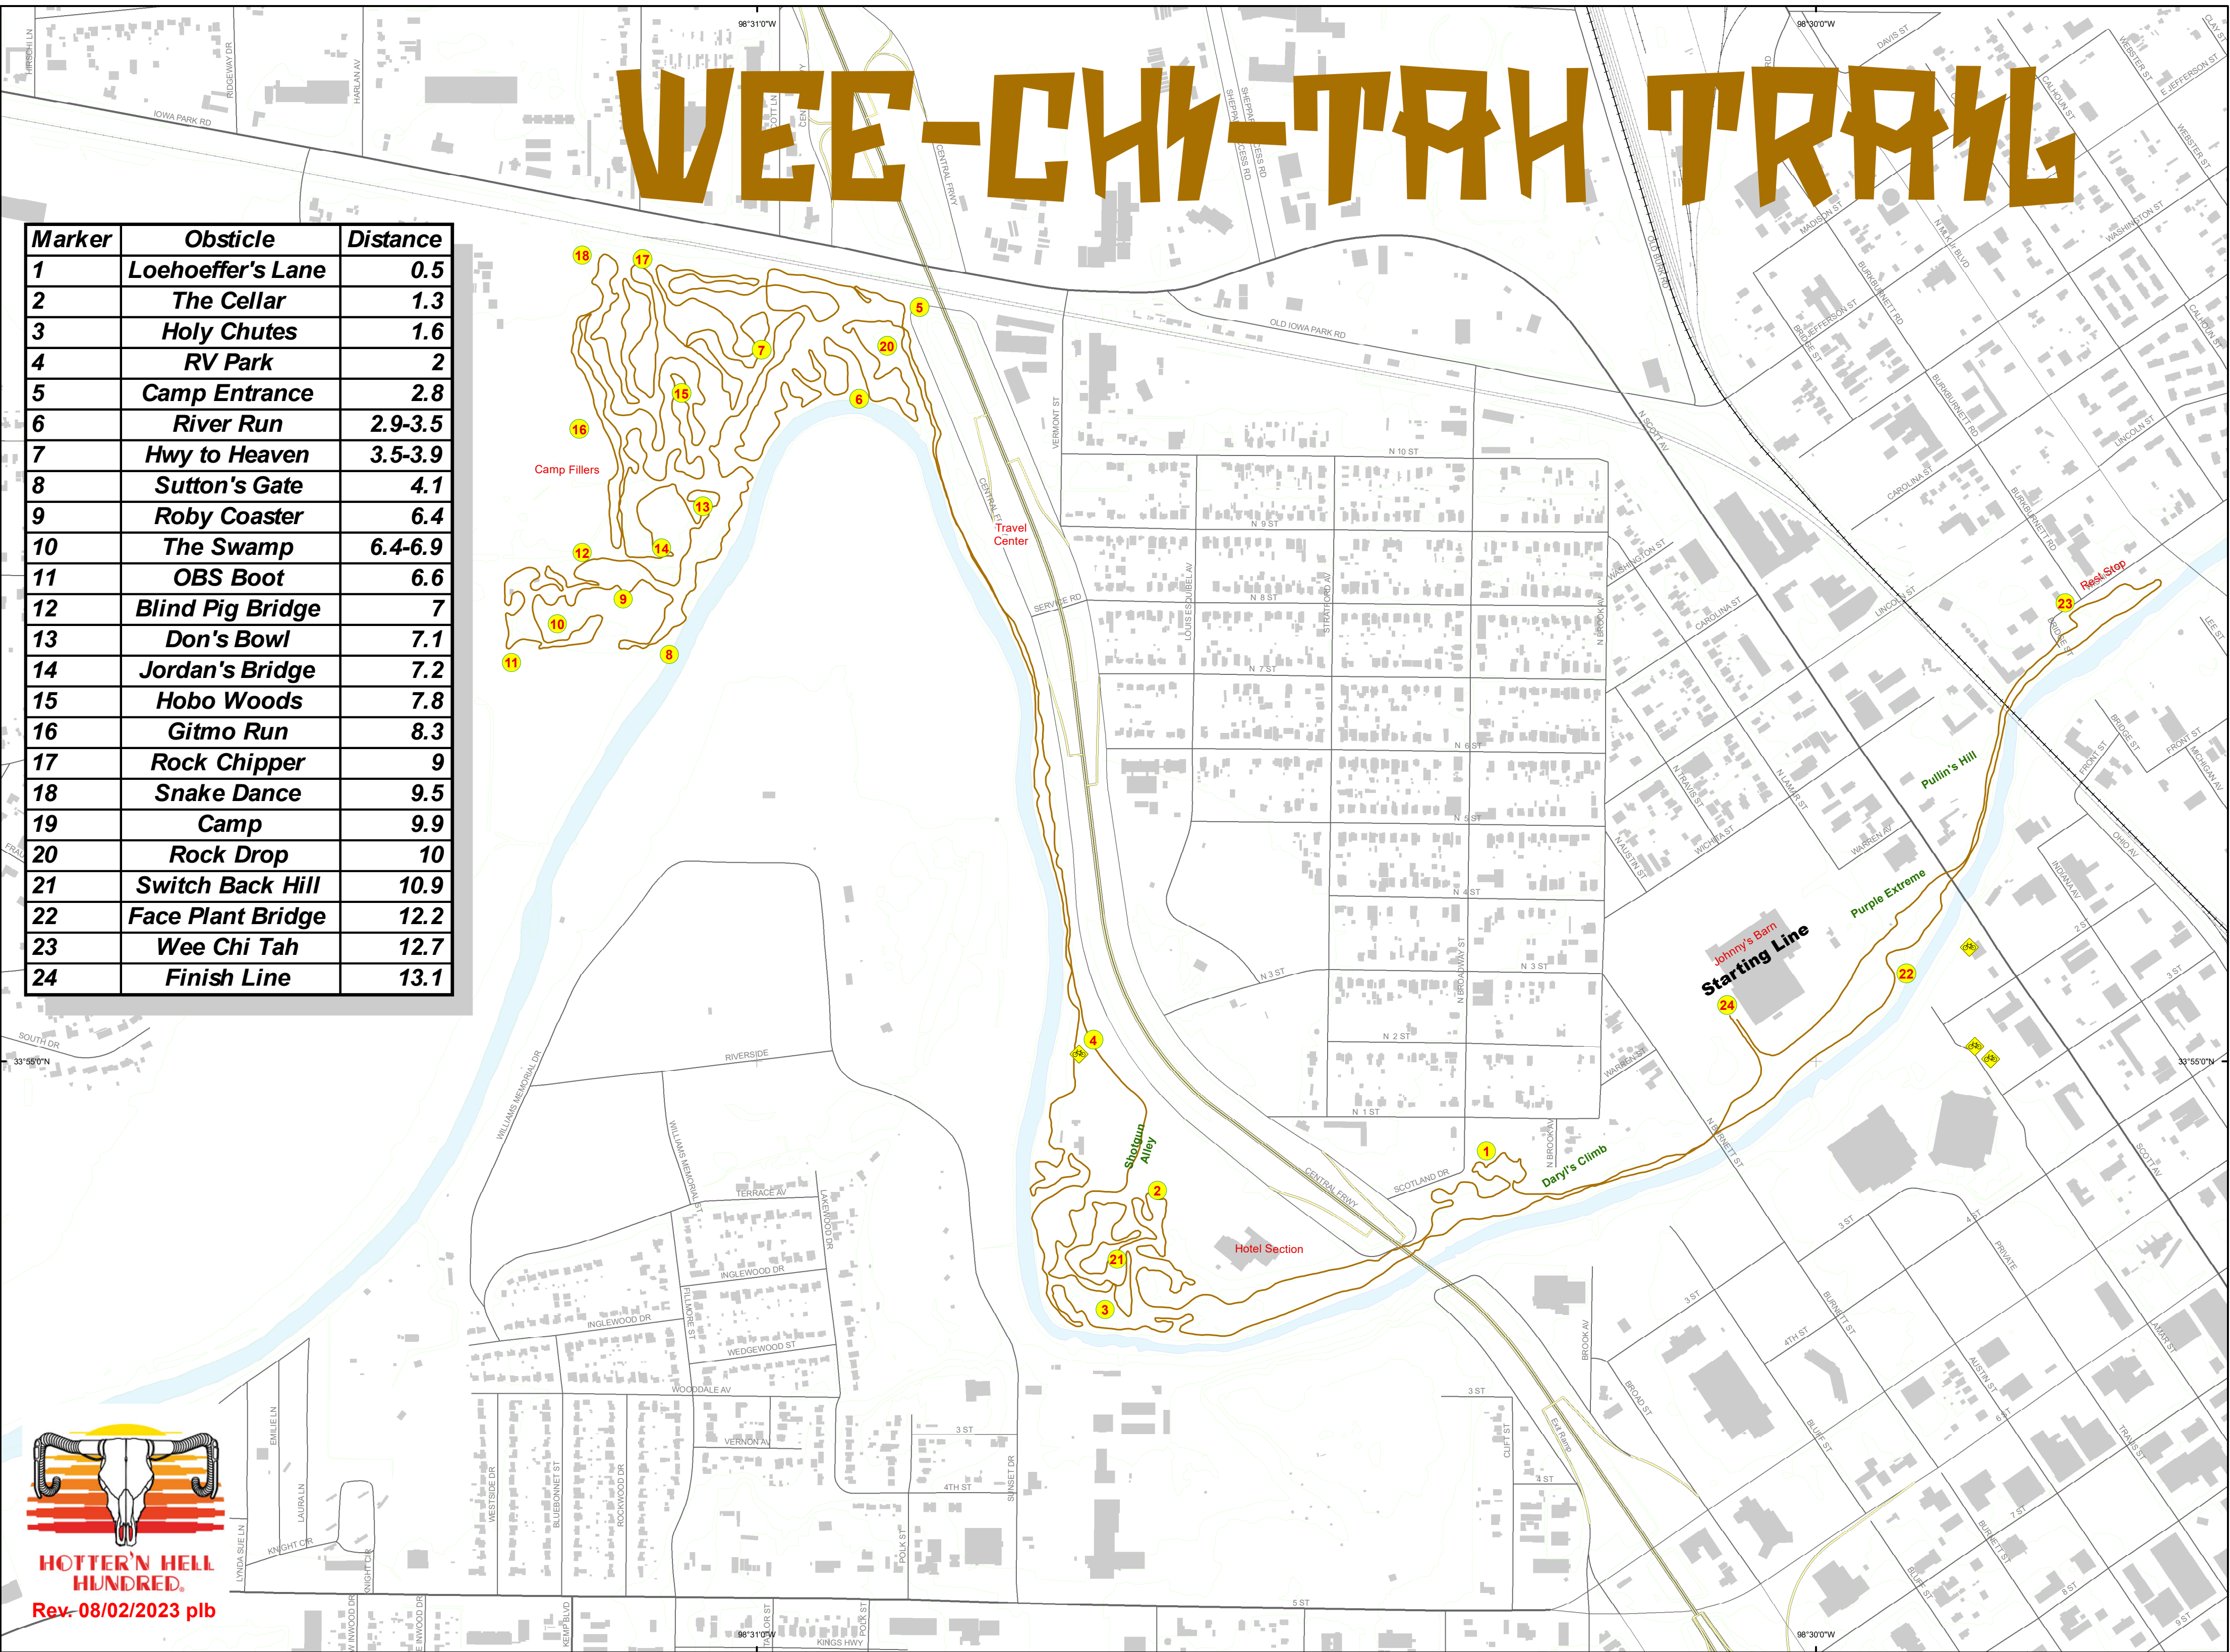

WEE-CHI-TAH TRAIL

Marker	Obstacle	Distance
1	Loehoeffer's Lane	0.5
2	The Cellar	1.3
3	Holy Chutes	1.6
4	RV Park	2
5	Camp Entrance	2.8
6	River Run	2.9-3.5
7	Hwy to Heaven	3.5-3.9
8	Sutton's Gate	4.1
9	Roby Coaster	6.4
10	The Swamp	6.4-6.9
11	OBS Boot	6.6
12	Blind Pig Bridge	7
13	Don's Bowl	7.1
14	Jordan's Bridge	7.2
15	Hobo Woods	7.8
16	Gitmo Run	8.3
17	Rock Chipper	9
18	Snake Dance	9.5
19	Camp	9.9
20	Rock Drop	10
21	Switch Back Hill	10.9
22	Face Plant Bridge	12.2
23	Wee Chi Tah	12.7
24	Finish Line	13.1

HOTTER'N HELL HUNDRED.
 Rev-08/02/2023 plb